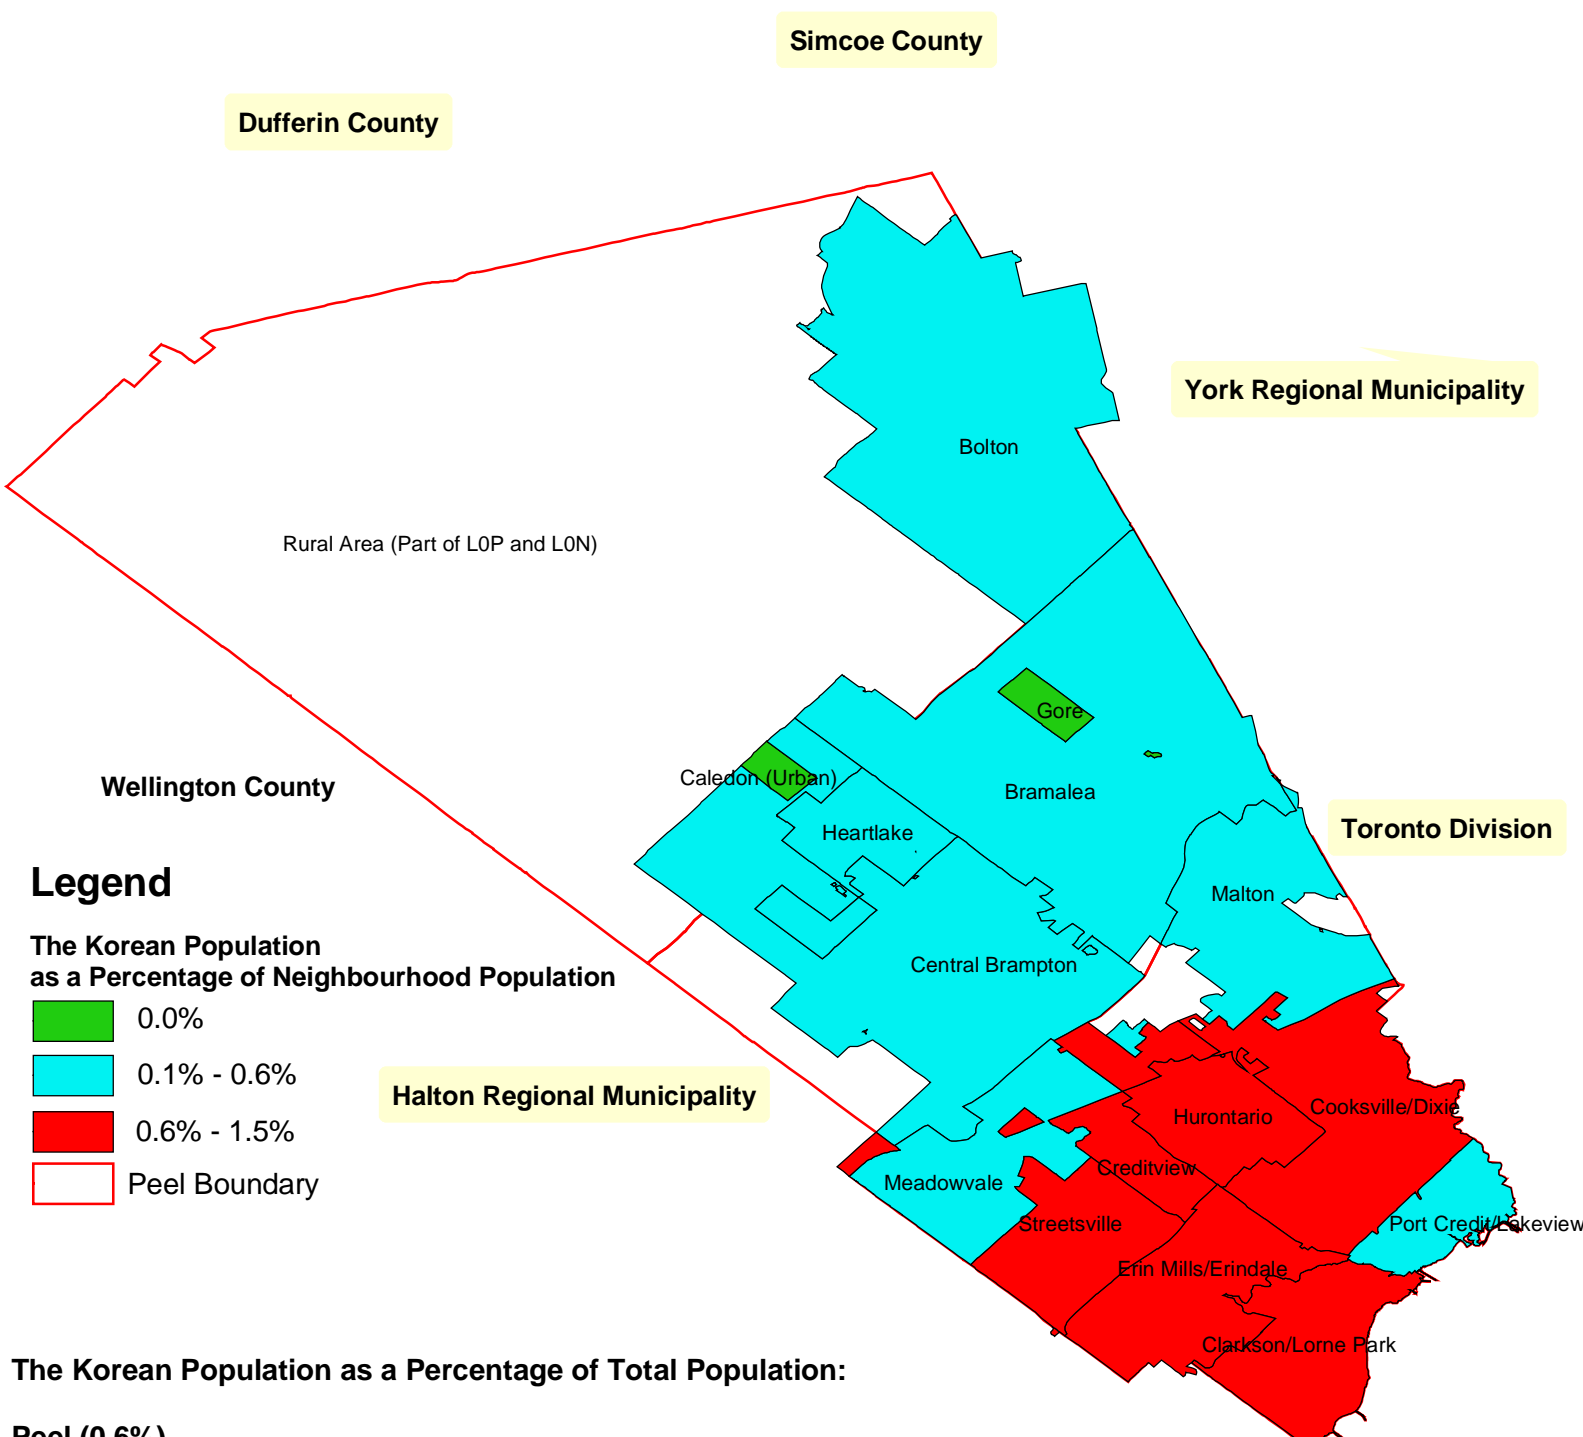

The Korean Population by Peel Neighbourhoods, 2001

Legend

The Korean Population as a Percentage of Neighbourhood Population

- 0.0%
- 0.1% - 0.6%
- 0.6% - 1.5%
- Peel Boundary

The Korean Population as a Percentage of Total Population:

- Peel (0.6%)**
- Ontario (0.5%)**
- Canada (0.3%)**

Source: Statistics Canada, Census of Canada, 2001.

Prepared by Srimanta Mohanty for the Social Planning Council of Peel, October, 2007.