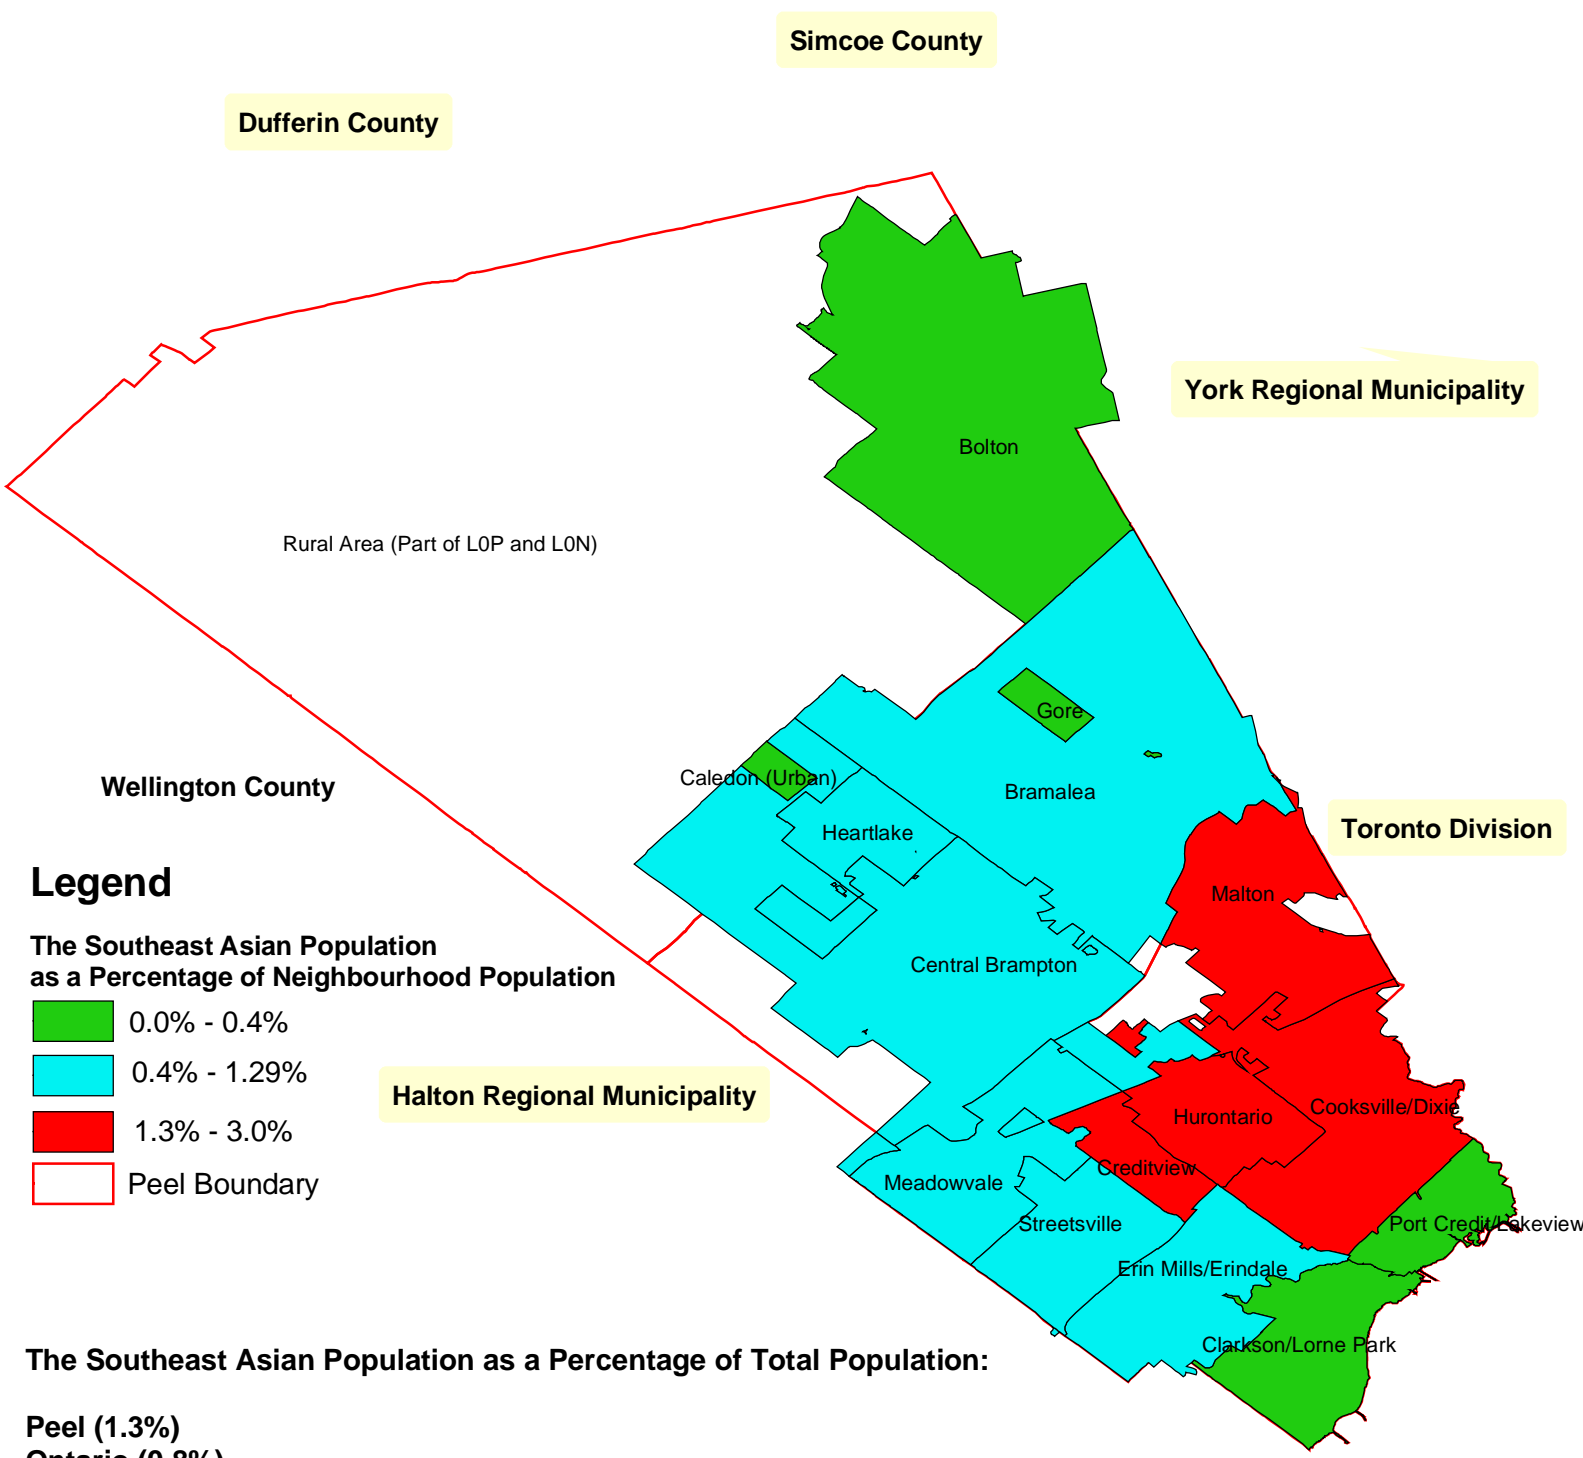

The Southeast Asian Population by Peel Neighbourhoods, 2001

Legend

The Southeast Asian Population as a Percentage of Neighbourhood Population

- 0.0% - 0.4%
- 0.4% - 1.29%
- 1.3% - 3.0%
- Peel Boundary

The Southeast Asian Population as a Percentage of Total Population:

- Peel (1.3%)**
- Ontario (0.8%)**
- Canada (0.7%)**

Source: Statistics Canada, Census of Canada, 2001.

Prepared by Srimanta Mohanty for the Social Planning Council of Peel, September, 2007.