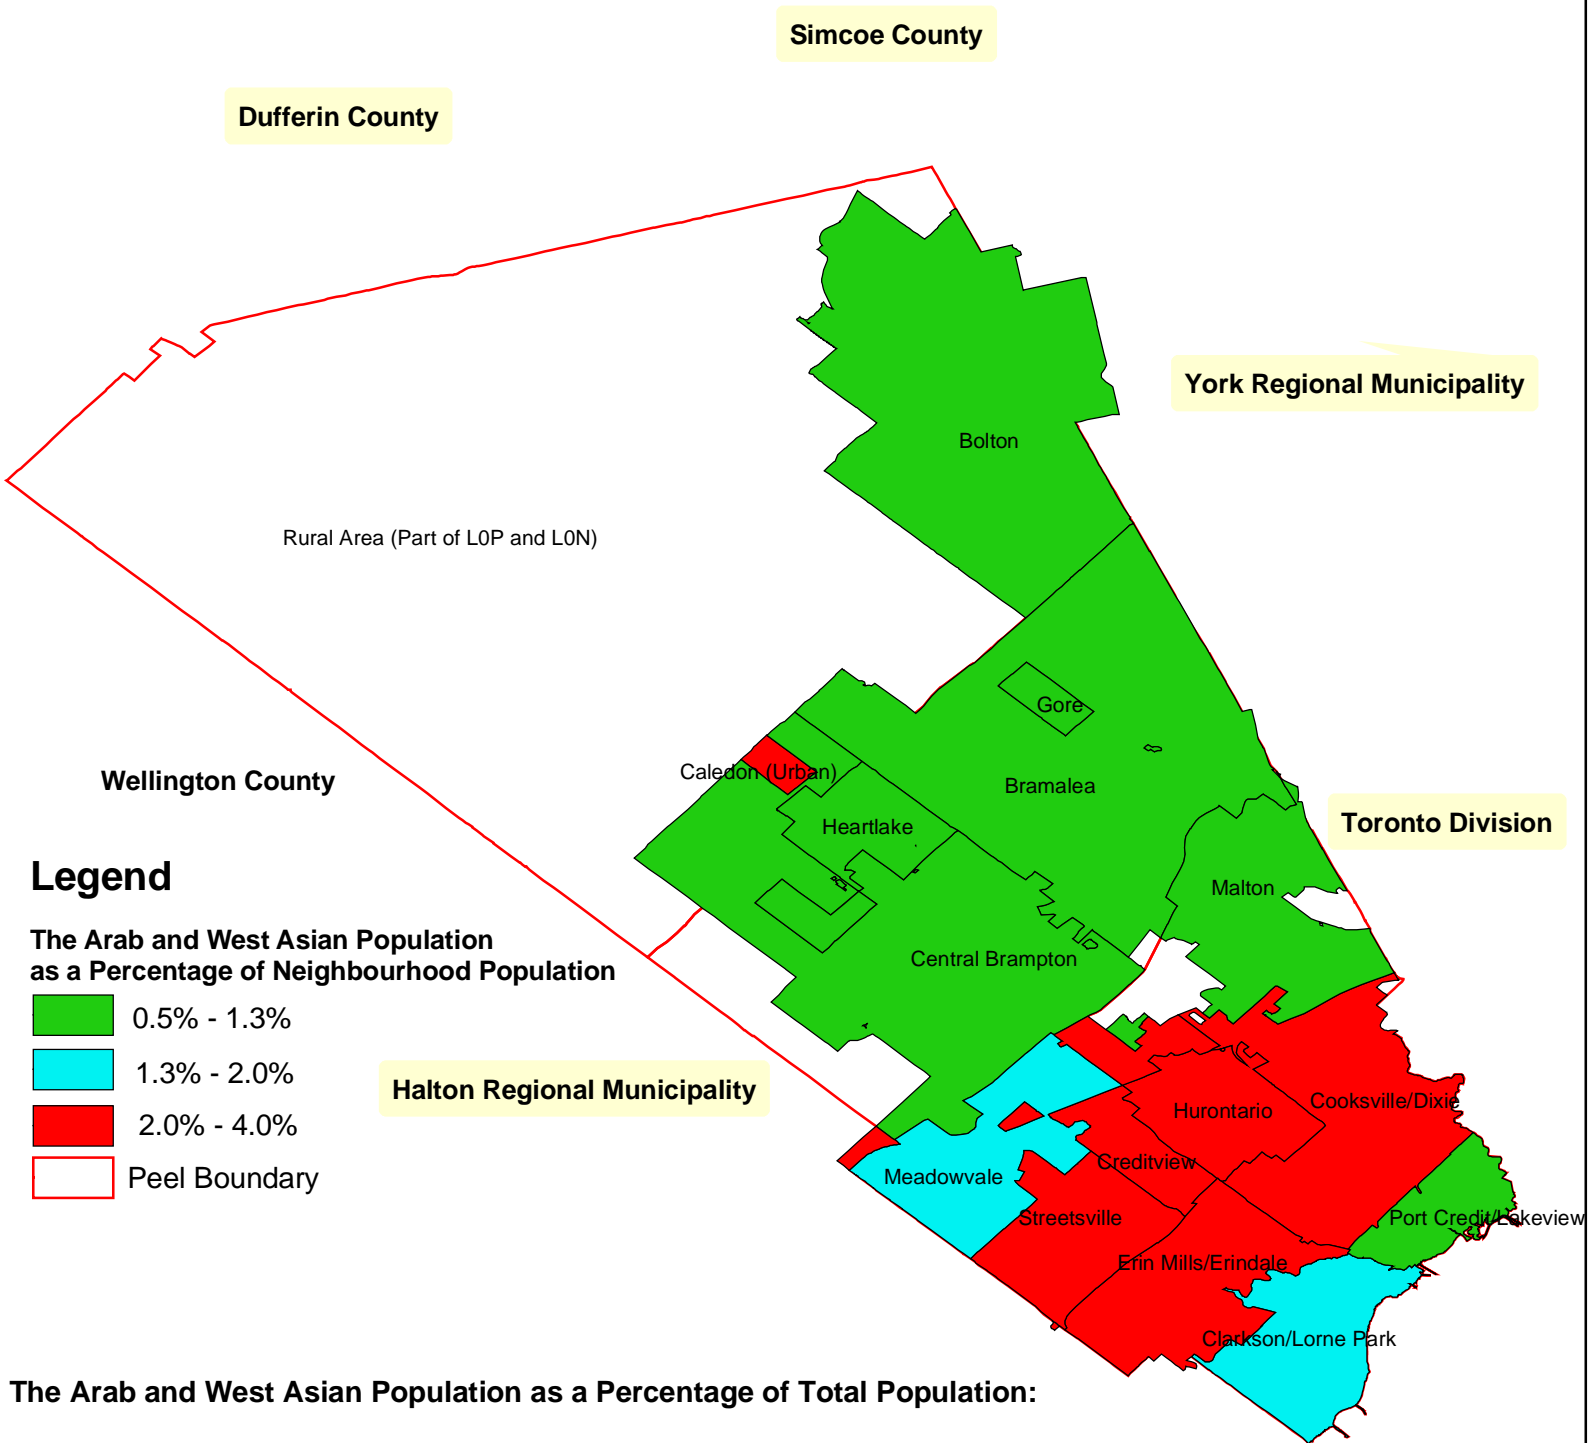

The Arab and West Asian Population by Peel Neighbourhoods, 2001

The Arab and West Asian Population as a Percentage of Total Population:

Peel (2.0%)
Ontario (1.4%)
Canada (1.1%)

Source: Statistics Canada, Census of Canada, 2001.

Prepared by Srimanta Mohanty for the Social Planning Council of Peel, October, 2007.