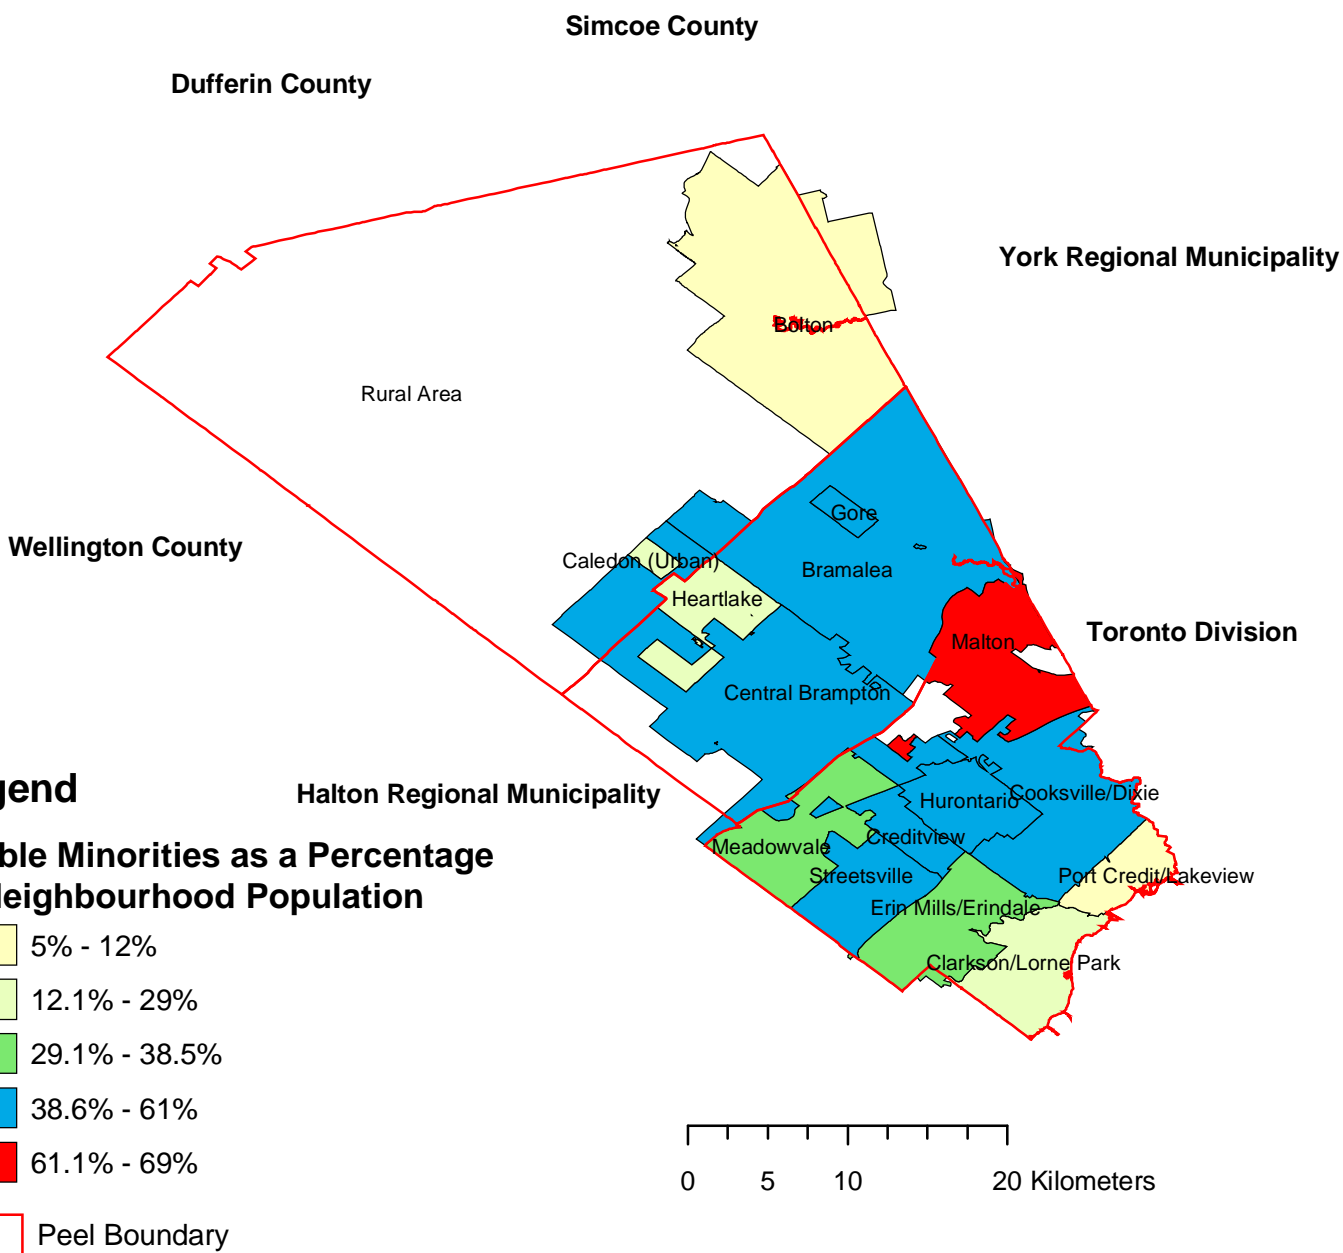

The Visible Minority Population* by Peel Neighbourhoods, 2001

Legend

Visible Minorities as a Percentage of Neighbourhood Population

- 5% - 12%
- 12.1% - 29%
- 29.1% - 38.5%
- 38.6% - 61%
- 61.1% - 69%
- Peel Boundary

0 5 10 20 Kilometers

Visible Minorities (%):
Peel (38.5%); Canada (13.4%); Ontario (19.1%).

*Under the Employment Equity Act of Canada, members of visible minorities are persons, other than Aboriginal persons, who are not white in race or colour.

Source: Statistics Canada, Census of Canada, 2001

Prepared by Srimanta Mohanty
for the Social Planning Council of Peel,
December 9, 2005.