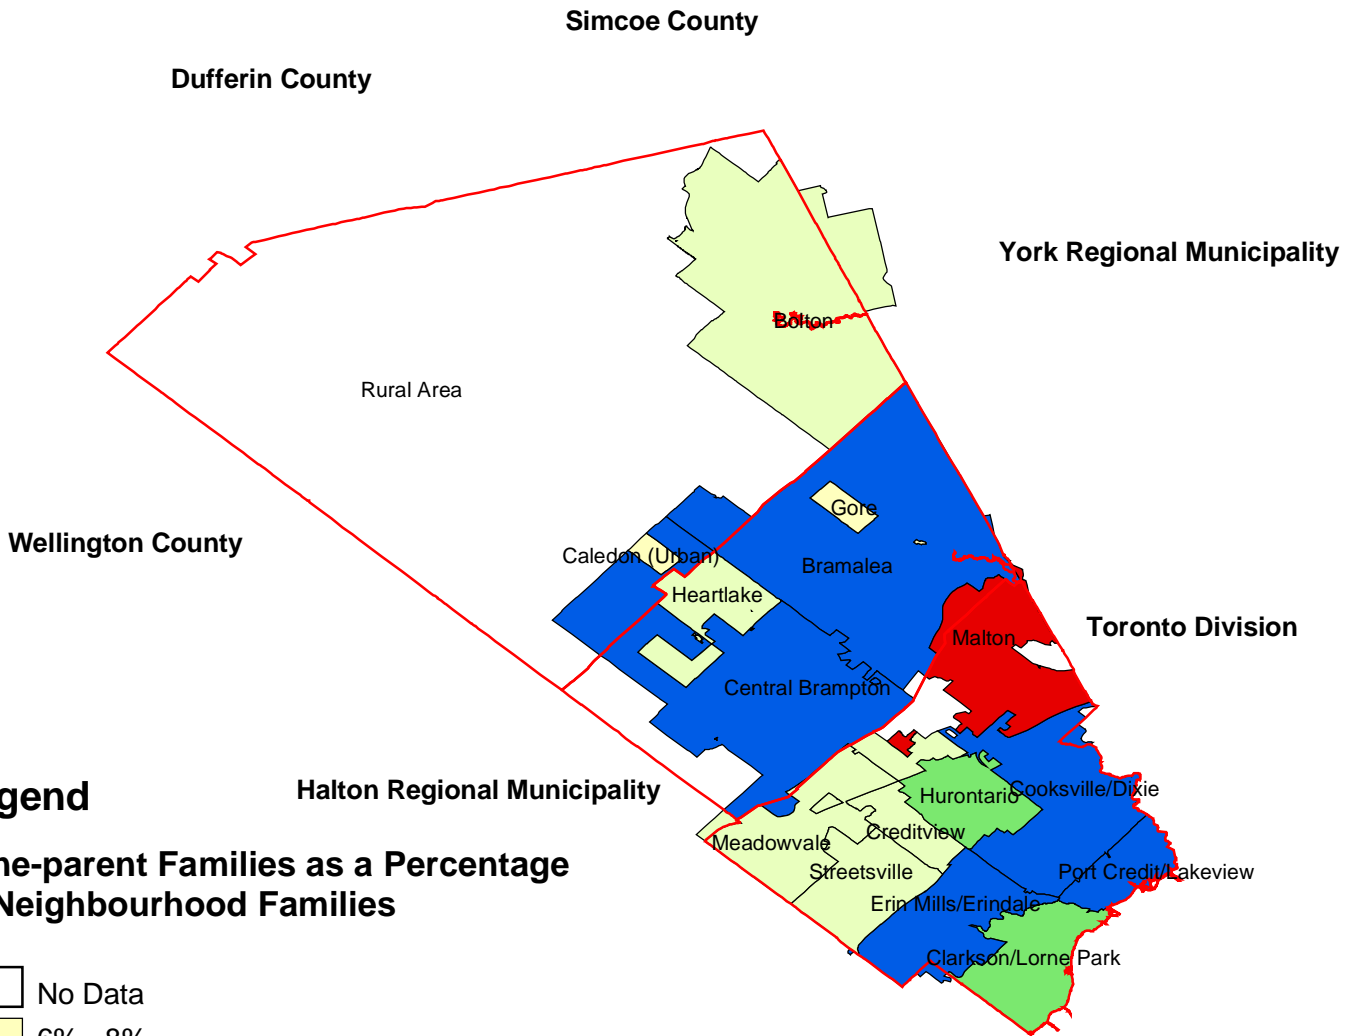

Lone-parent Families by Peel Neighbourhoods, 2001

Legend

Lone-parent Families as a Percentage of Neighbourhood Families

- No Data
- 6% - 8%
- 8.1% - 12%
- 12.1% - 14.5%
- 14.6% - 17%
- 17.1% - 19%
- Peel Boundary

Lone-parent Families (%):
Peel (14.5%); Canada (15.7%); Ontario (15.2%).

Prepared by Srimanta Mohanty
for the Social Planning Council of Peel,
December 9, 2005.