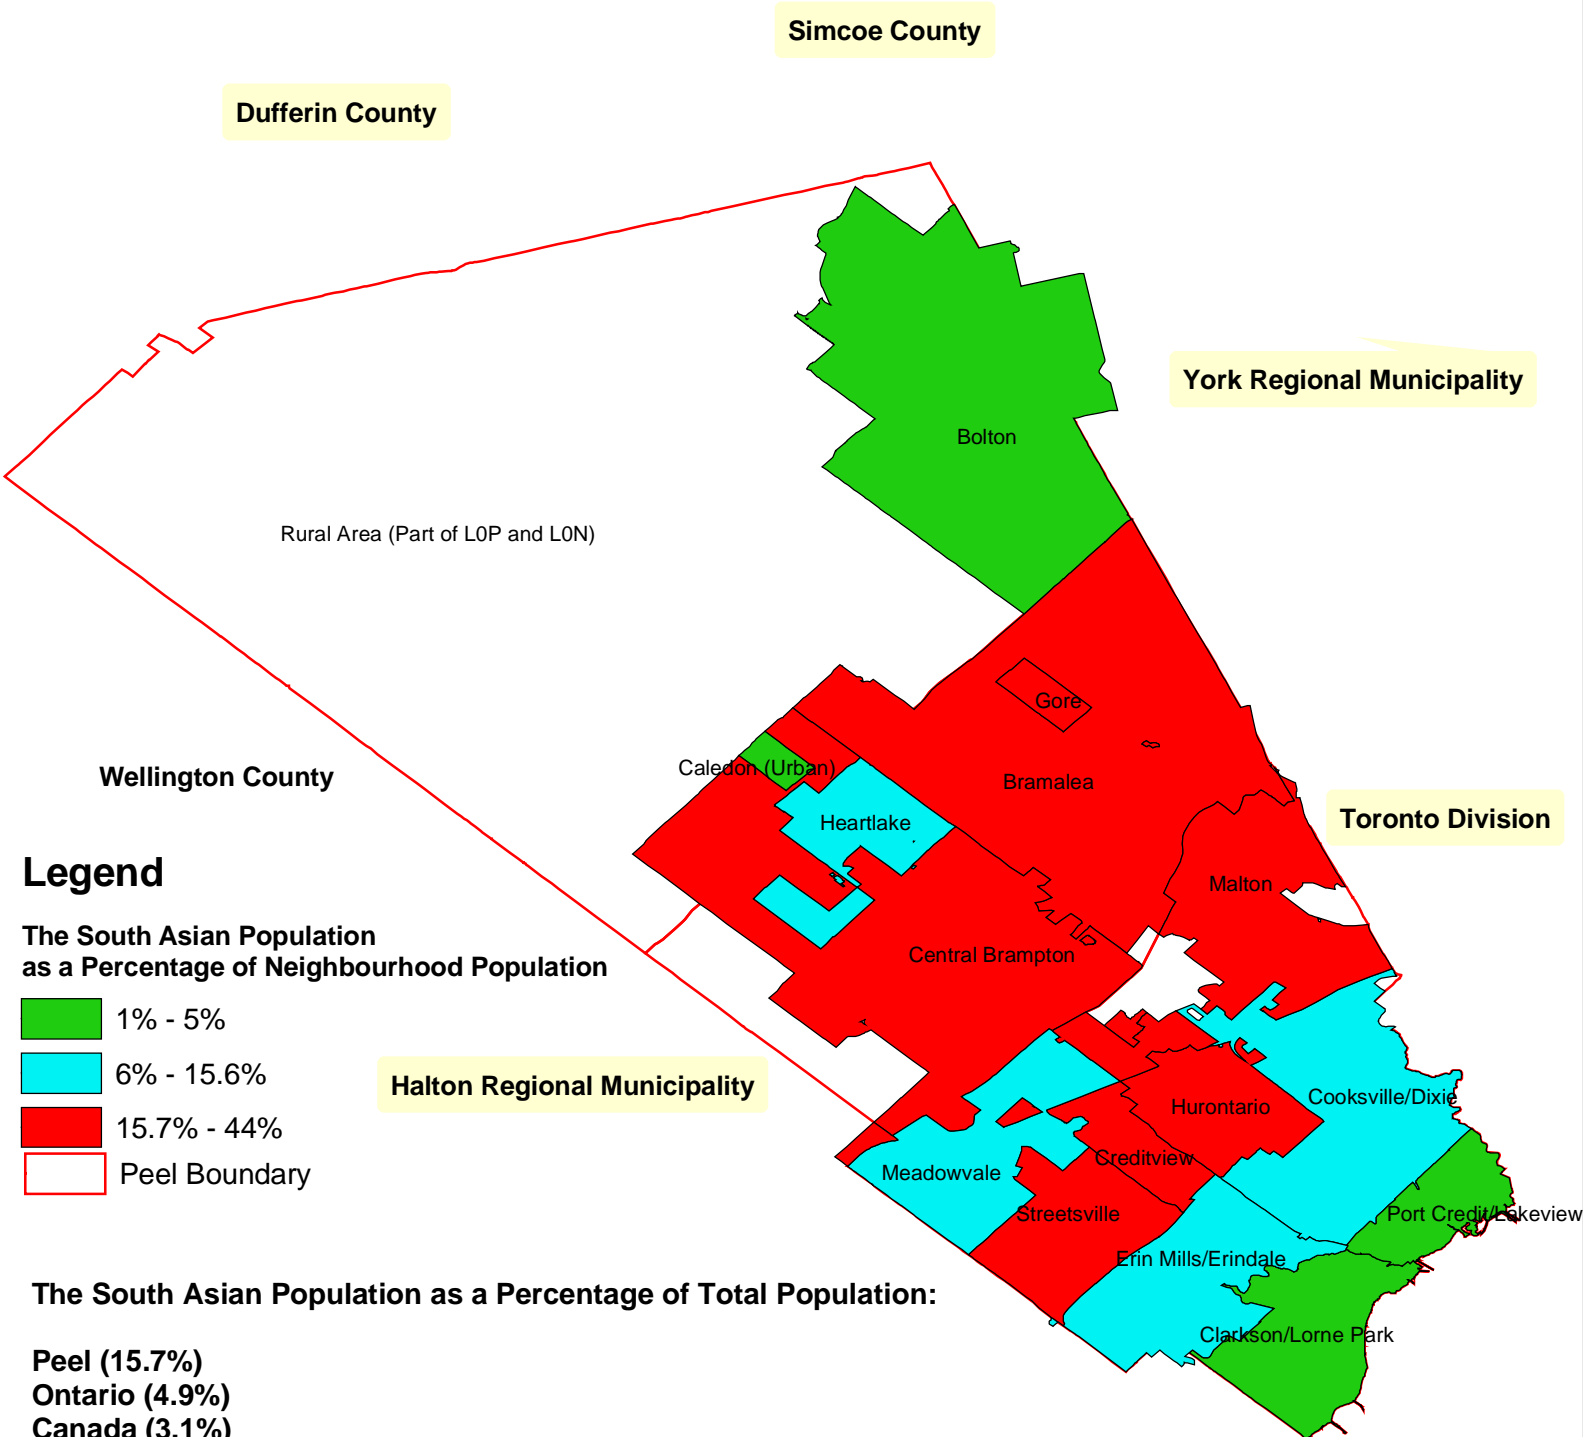

# The South Asian Population by Peel Neighbourhoods, 2001

## Legend

The South Asian Population as a Percentage of Neighbourhood Population

- 1% - 5%
- 6% - 15.6%
- 15.7% - 44%
- Peel Boundary

The South Asian Population as a Percentage of Total Population:

- Peel (15.7%)**
- Ontario (4.9%)**
- Canada (3.1%)**

Source: Statistics Canada, Census of Canada, 2001.

Prepared by Srimanta Mohanty for the Social Planning Council of Peel, September, 2007.