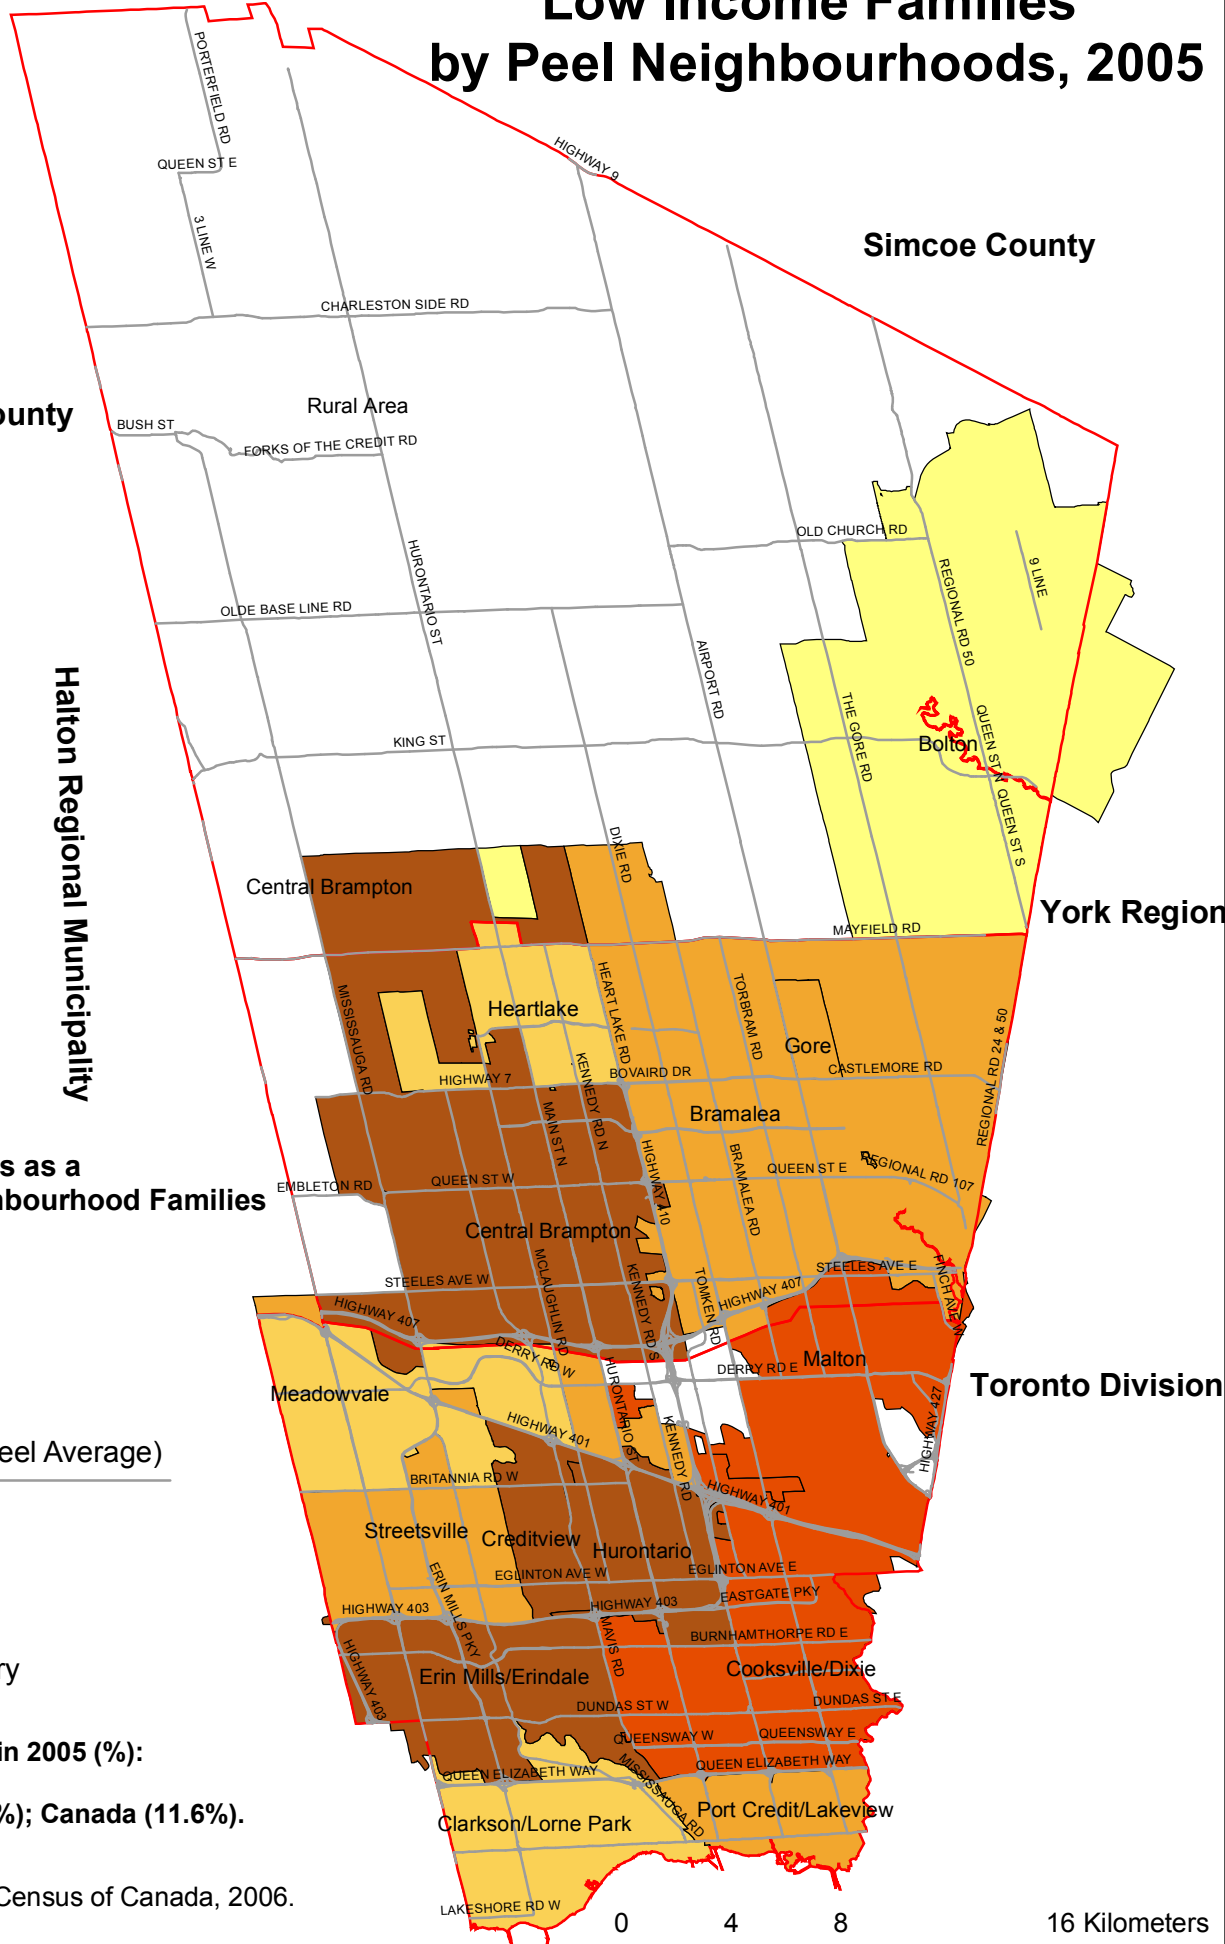

# Low Income Families by Peel Neighbourhoods, 2005

Wellington County

Simcoe County

York Region

Toronto Division

Halton Regional Municipality

## Legend

Low Income Families as a Percentage of Neighbourhood Families

- No data
- 3% - 4%
- 5% - 9%
- 10% - 13% (Peel Average)
- 14% - 15%
- 16% - 22%
- Peel Road
- Peel Boundary

Incidence of Low Income in 2005 (%):

Peel (13%); Ontario (11.7%); Canada (11.6%).

Source: Statistics Canada, Census of Canada, 2006.

Prepared by Srimanta Mohanty, March 25th, 2009.