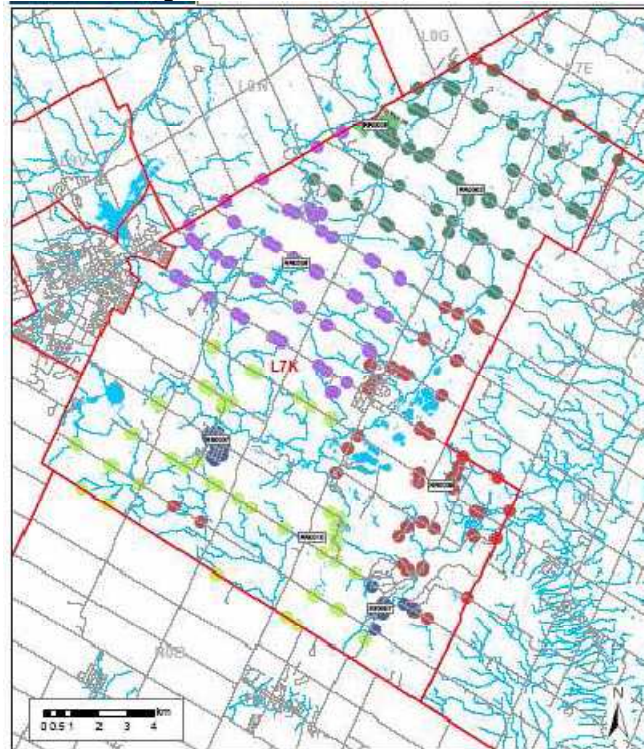

L7K (Caledon, Caledon)

Map of L7K (Caledon, Caledon)

Variables	#	%
Total population	7,915	
Total immigrant population	1,385	17.5%*
Total recent immigrants (2001-2006)	30	2.2%**
Total agencies serving immigrants in Caledon	3	
Agencies in L7K serving immigrants	0	

* % of Total Population by Immigration Status

** % of Immigrant Population

L7K (Caledon, Caledon)

L7K 2006 (Overview)

Population		
Male:	3,960	50.0%
Female:	3,955	50.0%
Total Population:	7,915	
Population Growth 2001 to 2006:		N/A